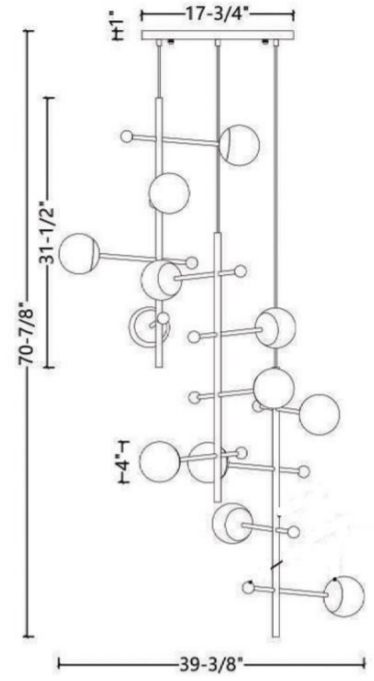

ITEM NO

C1092-3AB/BK

SPECIFICATION DETAILS

Finish	Aged Brass/Black
Fixture Dimension	L39-3/8" x W39-3/8" x H31-1/2"
Light Source	Led G9 Bulb
Wattage	12 X Led G9 Max 50W
Voltage	120V
Height adjustable	Yes
Location	DRY
Wire length	70-7/8" Max
Warranty	1 year fixture warranty
Canopy dimensions	L17-3/4" x W17-3/4" x H1-1/2"