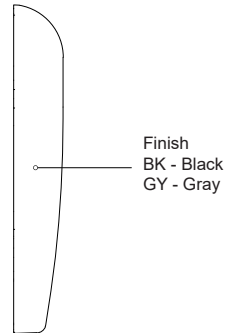

CASA
EW27907

WALL

PROJECT

EW27907-BK
Black

EW27907-GY
Gray

SPECIFICATION DETAILS

Fixture Dimensions	W7" x H7" x E1-1/8"
Height from center	3-1/2"
Light Source	AC LED Module
Wattage	21W
Total Lumens	1700lm
Delivered Lumens	BK-854lm; GY-938lm;
Voltage	120V
Color Temperature	3000K
CRI (Ra)	90CRI
Optional Color Temps	2700K - 5000K Available, Minimum Order Quantities Apply
LED Rated Life	50,000 hours
Dimming	100% - 10%, ELV Dimmer (Not Included)
Glass Details	Clear Glass
ADA Compliant	Yes
Location	IP65; Wet;
Illumination Direction	Down
Mounting Style	Wall Mount, Down Only
Material	Aluminum + Glass
Paint Finish	BK02; GY01;

* For custom options, consult factory for details.

* For warranty information, please visit www.kuzcolighting.com/warranty

DESCRIPTION

Newly re-designed Non-Climbable exterior wall-mounted fixtures. Light is directed downward from a recess, and the incline allows the glow to radiate gradually. Vanishingly thin and ideal for egress, courtesy, and grace lighting.