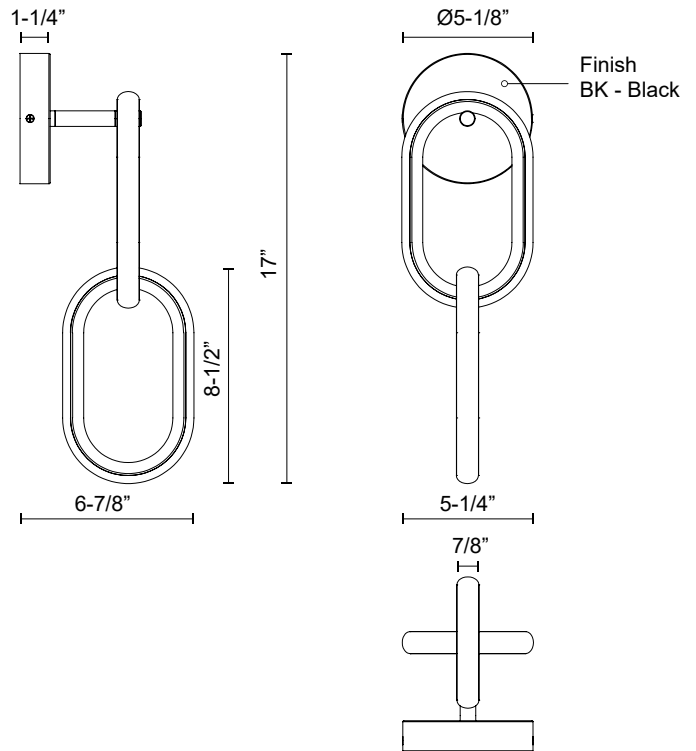

AIREN WS92617-UNV

WALL

PROJECT

WS92617-BK-UNV
Black

SPECIFICATION DETAILS

Fixture Dimensions	W5-1/4" x H17" x E6-7/8"
Light Source	LED with DC Driver
Wattage	20W
Total Lumens	1600lm
Delivered Lumens	1161lm
Voltage	120-277V
Color Temperature	3000K
CRI (Ra)	90CRI
Optional Color Temps	2700K - 5000K Available, Minimum Order Quantities Apply
LED Rated Life	50,000 hours
Dimming	100% - 10%, TRIAC or ELV Dimmer (Not Included)
Diffuser Details	White Silicone
Location	Dry
Illumination Direction	Up/Down
Mounting Style	Down Only; Wall
CEC Title 24 JA8	Yes, JA8-2022
Canopy Dimensions	D5-1/8" x E1-1/4"
Paint Finish	BK02
Height From Center	14-1/2"
Material	Aluminum + Polymeric Material

* For custom options, consult factory for details.

* For warranty information, please visit www.kuzcolighting.com/warranty

DESCRIPTION

The sophistication and elegance of jewelry are at the heart of the Airen Collection. This sleek chain link design comprises interlocking ovals with LEDs around the exterior. With 360-degree illumination, the Airen family immediately ignites a room with both light and personality.