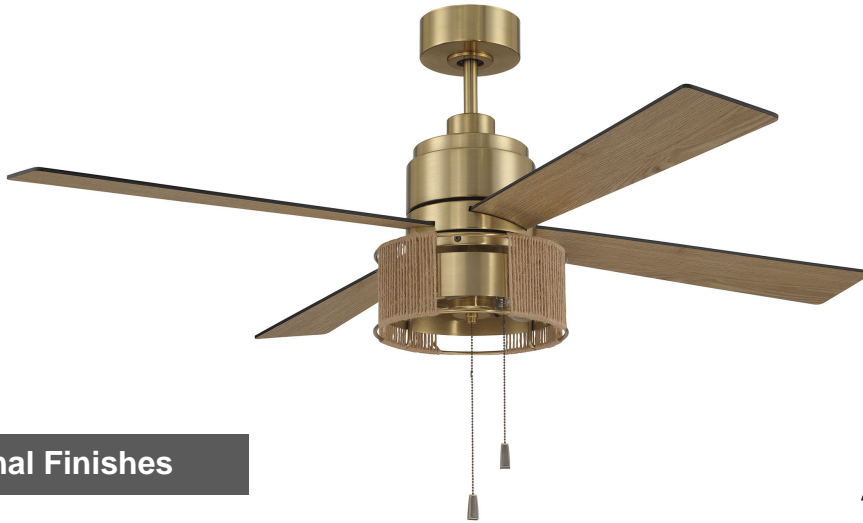

CRAFTMADE™

KNS52SB4

Kensey 52" Fan with Integrated Light Kit

Satin Brass

UPC#647881264758

Additional Finishes

KNS52FB4

Measurements

Blade Sweep (in):	52
Downrod Length (in):	6
Height (in):	18.66
Canopy Width (in):	5.86
Product Weight (lbs):	16.53
Lead Wire (in):	80
Carton Length (in):	25
Carton Width (in):	13.19
Carton Height (in):	10.12
Carton Cube:	1.93
Carton Weight (lbs):	18.96

Motor

Motor Material:	Silicon Steel
Motor Technology:	AC
Motor Size (mm):	153x15
Mounting Options:	Flat or Angled Ceiling
Motor Type:	3-Speed Reversible
Indoor/Outdoor Rating:	Indoor

Blades

Number of Blades:	4
Blades Included:	Yes
Blade Finish:	Flat Black/Natural Oak
Optional Blade Finishes:	No
Blade Material:	Plywood
Blade Sweep:	52"
Blade Pitch:	11