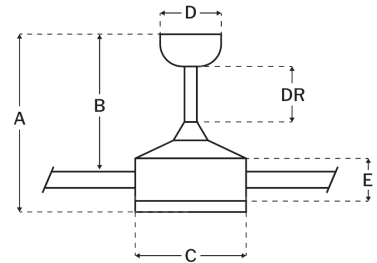

Measurements

Blade Sweep (in):	52
Downrod Length (in):	6
Height (in):	18.66
Canopy Width (in):	5.86
Product Weight (lbs):	16.53
Lead Wire (in):	80
Carton Length (in):	25
Carton Width (in):	13.19
Carton Height (in):	10.12
Carton Cube:	1.93
Carton Weight (lbs):	18.96

Energy Guide

Airflow at High Speed:	4455
Energy Guide Airflow:	3374
Energy Guide Watts:	90
Efficiency (CFM/Watt):	37
Est. Yearly Energy Cost:	$11
Certifications:	cETLus
Title 20:	No
Title 24 (JA8):	No
Safety Cable:	Yes

Motor

Motor Material:	Silicon Steel
Motor Technology:	AC
Motor Size (mm):	153x15
Mounting Options:	Flat or Angled Ceiling
Motor Type:	3-Speed Reversible
Indoor/Outdoor Rating:	Indoor

Blades

Number of Blades:	4
Blades Included:	Yes
Blade Finish:	Flat Black/Natural Oak
Optional Blade Finishes:	No
Blade Material:	Plywood
Blade Sweep:	52"
Blade Pitch:	11

Warranty

Limited Lifetime Warranty

Ceiling Drop Dimensions

A: Total Height w/ 6" Downrod	18.66"
B: Blade to Ceiling Height	12.85"
C: Housing Width	7.48"
D: Canopy Width	5.86"
E: Housing Height	4.19"

Electrical/Lighting

Amps (High Speed):	0.47
Light Source Type:	LED
Number of Bulbs:	2
Bulbs Included:	Yes
Total Lighting Wattage:	12
Dimmable:	Yes
Delivered Lumens:	1250
CRI:	82
Color Temp:	3000K
Lens Type:	Satin Brass Aluminum
Lens Cover:	No
Uplight:	No
Control Type Included:	Pull Chain
Optional Controls:	Available
WiFi Enabled:	No