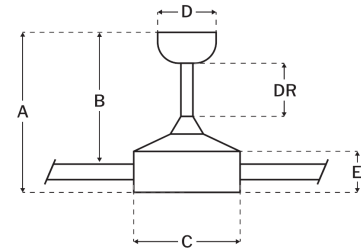

CRAFTMADE™

SLK56BNK2

Sleek 56" Fan
Brushed Polished Nickel
UPC#647881264567

Additional Finishes

SLK56FB2

Measurements

Blade Sweep (in):	56
Downrod Length (in):	6
Height (in):	14.68
Canopy Width (in):	5.91
Product Weight (lbs):	10.34
Lead Wire (in):	80
Carton Length (in):	33.7
Carton Width (in):	9.17
Carton Height (in):	9.25
Carton Cube:	1.66
Carton Weight (lbs):	15.21

Motor

Motor Material:	Silicon Steel
Motor Technology:	DC
Motor Size (mm):	120x20
Mounting Options:	Flat or Angled Ceiling
Motor Type:	6-Speed Reversible
Indoor/Outdoor Rating:	Indoor

Blades

Number of Blades:	2
Blades Included:	Yes
Blade Finish:	Flat Black
Optional Blade Finishes:	No
Blade Material:	ABS
Blade Sweep:	56"
Blade Pitch:	30

Warranty

Limited Lifetime Warranty

Ceiling Drop Dimensions

A: Total Height w/ 6" Downrod	14.68"
B: Blade to Ceiling Height	14.29"
C: Housing Width	5.91"
D: Canopy Width	5.91"
E: Housing Height	6.26"

Electrical/Lighting