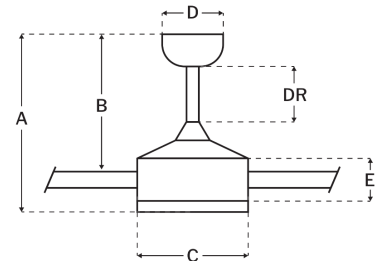

CRAFTMADE™

TTE65FB6

Tate 65" Fan with Optional Light Kit Flat Black

UPC#647881264635

Additional Finishes

TTE65BNK6
TTE65W6

Measurements

Blade Sweep (in):	65
Downrod Length (in):	6
Height (in):	16.22
Canopy Width (in):	6.03
Product Weight (lbs):	26.9
Lead Wire (in):	80
Carton Length (in):	31.81
Carton Width (in):	11.65
Carton Height (in):	11.73
Carton Cube:	2.52
Carton Weight (lbs):	33.29

Motor

Motor Material:	Silicon Steel
Motor Technology:	DC
Motor Size (mm):	168x25
Mounting Options:	Flat Ceiling Only
Motor Type:	6-Speed Reversible
Indoor/Outdoor Rating:	Wet

Blades

Number of Blades:	6
Blades Included:	Yes
Blade Finish:	Flat Black
Optional Blade Finishes:	No
Blade Material:	Aluminum
Blade Sweep:	65"
Blade Pitch:	3.5

Warranty

Limited Lifetime Warranty

Ceiling Drop Dimensions

A: Total Height w/ 6" Downrod	16.22"
B: Blade to Ceiling Height	13.67"
C: Housing Width	8.19"
D: Canopy Width	6.03"
E: Housing Height	5.79"

Electrical/Lighting